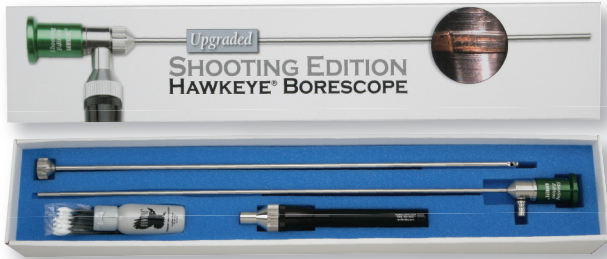

HS22-SHOT-KIT \$1,495

HS17-SHOT-KIT \$ 895

HS07-SHOT-KIT \$ 795

Hawkeye® Borescopes find defects in chambering, rifling, and abnormalities in new bores as well as erosion, fouling, and pitting in used firearms. The KITS include a Hawkeye Borescope with enhanced optics, a mirror tube for inspecting lands and grooves, leads, and chambers, a cleaning kit, and a light source in a lockable metal carrying case with die cut foam.

HS22-SHOT-AEP \$1,745

HS17-SHOT-AEP \$1,145

The AEP versions add an angled eyepiece that facilitates viewing in a bolt action rifle that is mounted in a stock.

HS22-SHOT-NVK \$1,695

HS17-SHOT-NVK \$1,095

The NVK version adds a high powered rechargeable light source and charger for shooters who want a very bright image or those who wish to view bores without a mirror tube, at zero degrees.

GUNSMITH KIT \$1,595

The GUNSMITH KIT contains a 17" Hawkeye for rifle bores and a 7" Hawkeye for chambers, mirror tubes, light sources, cleaning kit, in a lockable metal carrying case.

HS22-SHOT-AFB \$1,295

HS17-SHOT-AFB \$ 745

HS07-SHOT-AFB \$ 695

The AFB (Adjustable Focus Box) version of the Shooting Edition Hawkeye contains an adjustable focus Hawkeye Borescope with enhanced optics, mirror tube for inspecting chambers, lands and grooves, gas ports, and crowns, a cleaning kit, and a light source in a box with foam and a laminated box top.